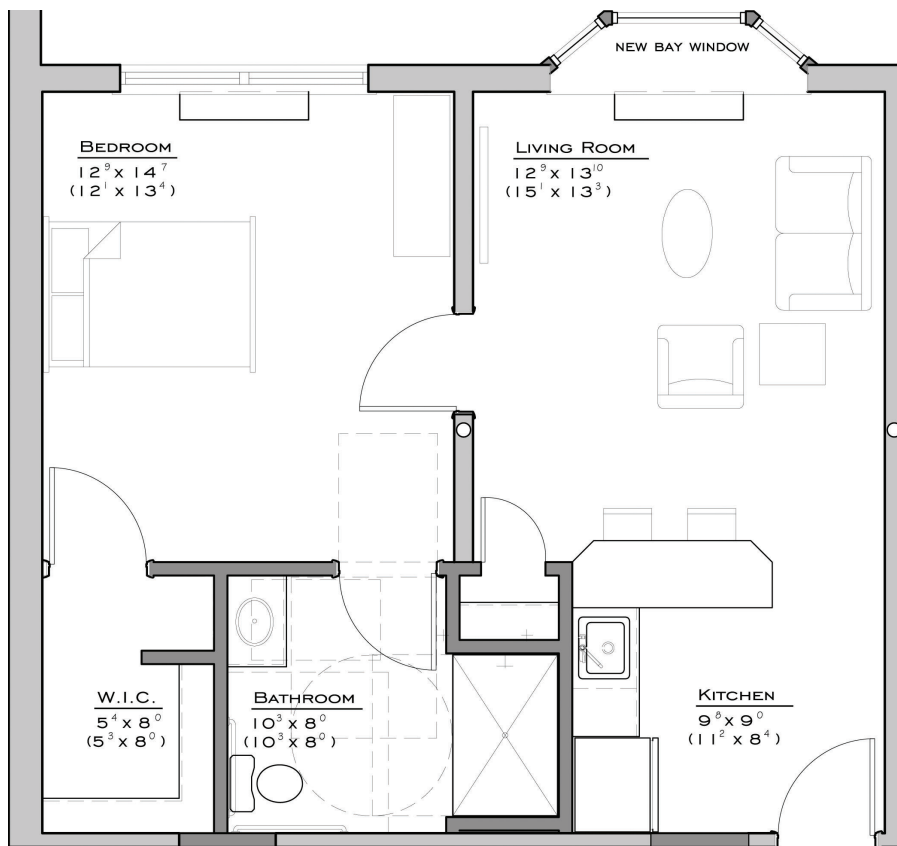

ASBURY  
RIVERWOODS <sup>SM</sup>  
Anticipate More

RiverWoods.org | Marketing: 570-522-3848

**One-Bedroom Alcove:** 600 square feet

*Apartment Floor Plans*

Floor plans pictured may vary from actual apartment layout.